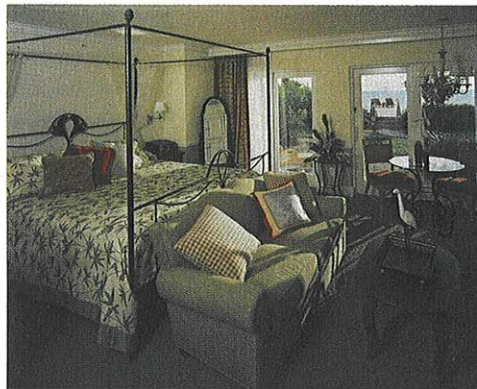

Old Sand. New Castle.

LaPlaya Beach & Golf Resort. *The Essence of Naples, Florida.*

$50 million resort transformation provides luxurious Gulf front accommodations complete with 189 inspiring guestrooms detailed with custom fabrics, hand-crafted tiles and customized workspaces. Then indulge your senses as you enjoy exclusive diversions including award-winning, waterfront dining at Baleen, private 18-hole championship golf, world-class spa, cascading pools, and bay view meeting facilities for up to 500. LaPlaya Beach & Golf Resort – Naples' only premier resort on the water's edge.

LAPLAYA
BEACH & GOLF RESORT

9891 Gulf Shore Drive • Naples, Florida 34108

reservations: 800.237.6883 group sales: 866.303.3961 tel: 239.597.3123 fax: 239.597.8283

laplayaresort.com

N* NOBLE HOUSE HOTELS and RESORTS