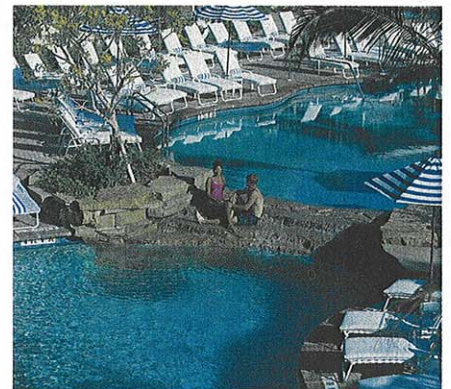

Old Sand. New Castle.

LaPlaya Beach & Golf Resort. *The Essence of Naples, Florida.*

\$50 million resort transformation provides luxurious Gulf front accommodations complete with 189 inspiring guestrooms detailed with custom fabrics, hand-crafted tiles and customized workspaces. Then indulge your senses as you enjoy exclusive diversions including award-winning, waterfront dining at Baleen, private 18-hole championship golf, world-class spa, cascading pools, and bay view meeting facilities for up to 500. LaPlaya Beach & Golf Resort – Naples' only premier resort on the water's edge.

LaPlaya Beach & Golf Resort • Naples, Florida

Reopened: April 2002 after a \$50 million transformation
Location: Located directly on the Gulf of Mexico in Naples, Florida on Southwest Florida's Platinum Coast
Accommodations: 189 guestrooms including 8 gulf front suites

Amenities:

- Sandy white beaches, umbrellas, cabanas and volleyball
- Retail gift shop
- Concierge services
- Four cascading pools and lush landscaped grounds
- Catamarans, parasailing and waverunners
- Laundry service
- Nanny service

Meeting Facilities:

- Over 11,500 sq. ft. of conference facilities including the Vanderbilt and Bayside Ballroom
- Eight breakout rooms ranging from 735 sq. ft. to 1,250 sq. ft.
- High-Speed internet access
- Business center
- In-house audio visual company
- Satellite check-in capabilities
- Gulf Lawn venues
- Beach venues