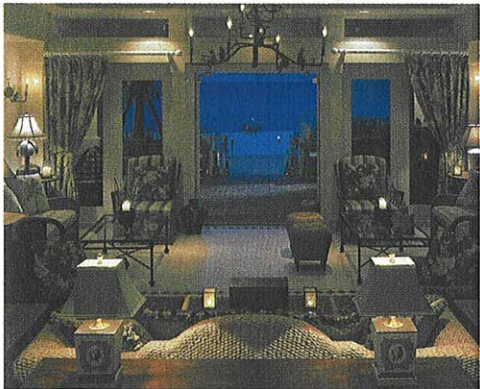

Old Sand. New Castle.

LaPlaya Beach & Golf Resort. *The Essence of Naples, Florida.*

\$50 million resort transformation provides luxurious Gulf front accommodations complete with 189 inspiring guestrooms detailed with custom fabrics, hand-crafted tiles and customized workspaces. Then indulge your senses as you enjoy exclusive diversions including award-winning, waterfront dining at Baleen, private 18-hole championship golf, world-class spa, cascading pools, and bay view meeting facilities for up to 500. LaPlaya Beach & Golf Resort – Naples' only premier resort on the water's edge.

Guest Room Amenities:

- 189 spacious guest rooms (approx. 600 sq. ft.)
- Private balcony with views of the Gulf of Mexico, Vanderbilt Bay, or the landscaped lagoon pool area
- Cable television and on-command videos
- Twice-daily maid service
- Full marble bathroom
- Two telephones with voice mail
- Internet access
- Hairdryers and premium bath essentials
- Iron and ironing board
- Coffee maker
- Goosedown pillows and pillowtop beds
- Fully stocked refreshment cabinet
- CD Player
- Waffle bathrobes
- In-Room Safes

Dining at LaPlaya

- *Baleen*: Signature dining in an epicurean oasis featuring innovative land and seafood centric cuisine that borders on poetic. Dine inside or al fresco overlooking tranquil Gulf waters and sunsets
- *Baleen Bar*: An experience you can enjoy inside or outdoors overlooking the Gulf of Mexico
- *Tiki Bar*: Enjoy outdoor drinks and light cuisine by the pool.
- In-room dining

Meeting Facilities:

- Over 11,500 sq. ft. of conference facilities including the Vanderbilt and Bayside Ballroom
- Eight breakout rooms ranging from 735 sq. ft. to 1,250 sq. ft.
- High-Speed internet access
- Business center
- In-house audio visual company
- Satellite check-in capabilities
- Gulf Lawn venues
- Beach venues