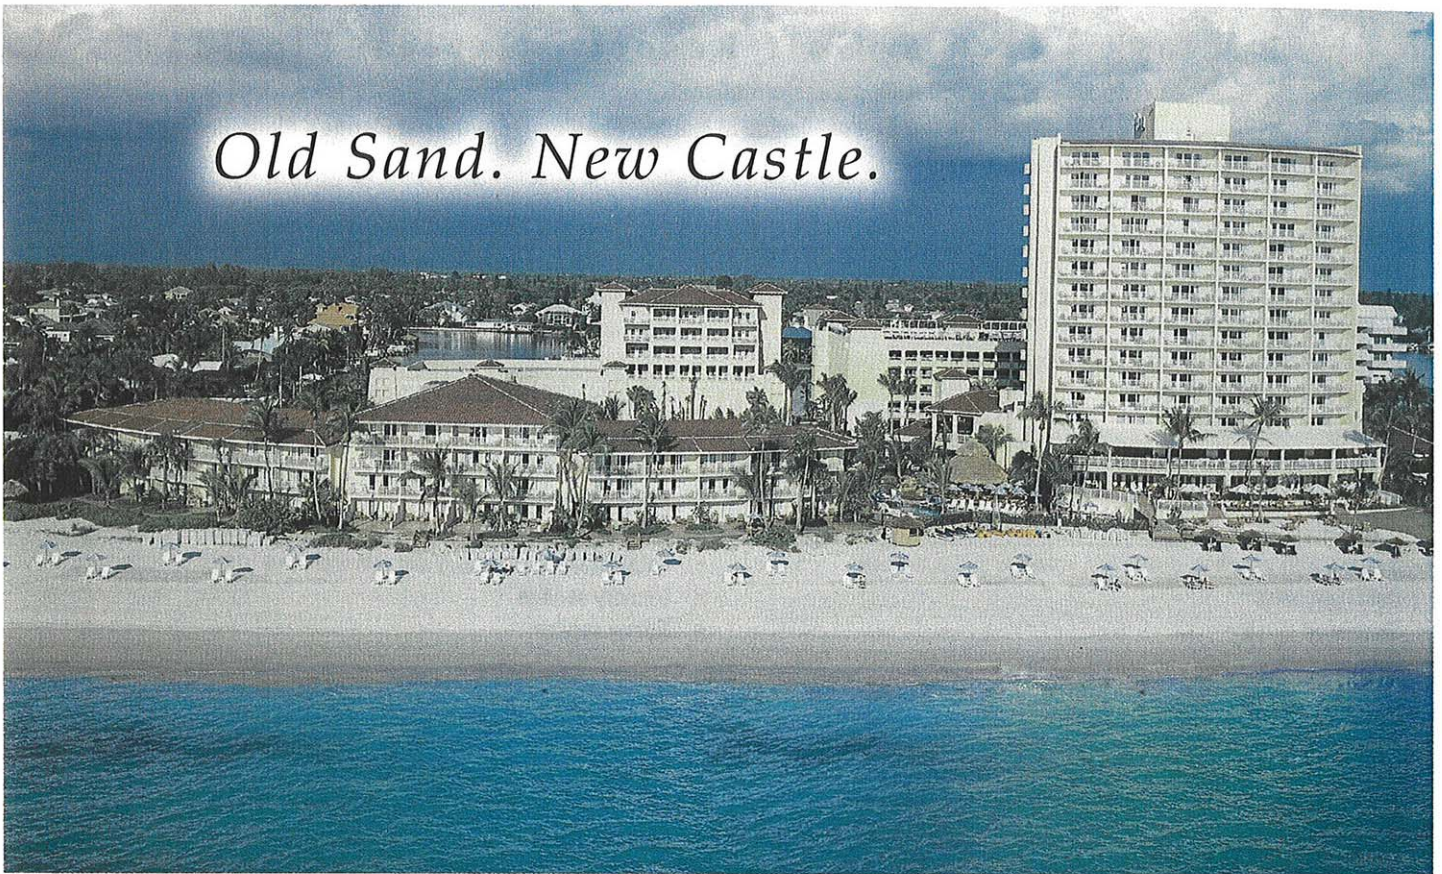

Old Sand. New Castle.

LaPlaya Beach & Golf Resort. *The Essence of Naples, Florida.*

\$50 million resort transformation provides luxurious Gulf front accommodations complete with 189 inspiring guestrooms detailed with custom fabrics, hand-crafted tiles and customized workspaces. Then indulge your senses as you enjoy exclusive diversions including award-winning, waterfront dining at Baleen, private 18-hole championship golf, world-class spa, cascading pools, and bay view meeting facilities for up to 500. LaPlaya Beach & Golf Resort – Naples' only premier resort on the water's edge.

LaPlaya Beach & Golf Resort • Naples, Florida

Reopened: April 2002 after a \$50 million transformation
Location: Located directly on the Gulf of Mexico in Naples, Florida on Southwest Florida's Platinum Coast
Accommodations: 189 guestrooms including 8 gulf front suites